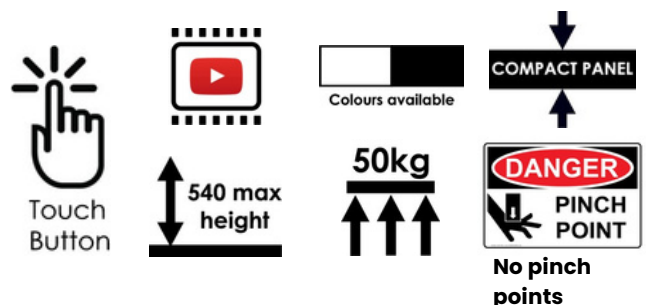

StandDesk with 3 memory settings