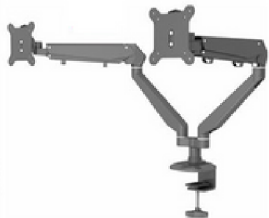

PI Float Dual Monitor - White

- Gas spring balance system, Easy fingertip adjustment.
- Extension: 500mm at full extension
- Lift: 184-500mm
- 180 degree lock out in the C clamp base, which can be easily switched to 360° rotation
- Quick release Vesa Attachment
- Monitor Load Capacity: 1kg - 7.5kg
- Durable design and materials in the C clamp base.
- Internal cable management design
- Suit for monitor size from 17" to 32"
- Mount Option: Clamp and Grommet
- Made of Aluminium Alloy
- Arm folds down flat for ease of storage

Homework Spend	Price (Ex VAT)
< €5K	€159.00
€5K - €20K	€149.00
> €20K	€139.00