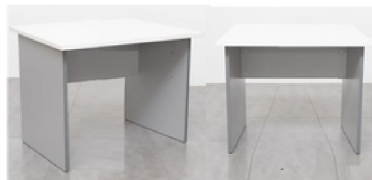

Mobel Fixed Desk 800mm

- Table top: 25mm Melamine
- Leg Panels: 25mm Melamine (Silver)
- Modesty Panel: 19mm Melamine
- All Melamine has PVC edging
- ABS Glides to prevent table scratching floor
- Manufactured in Spain
- 10 Year Warranty

Units	Price (Ex VAT)
10-19	€199.95
20-100	€179.95
>100	€159.95